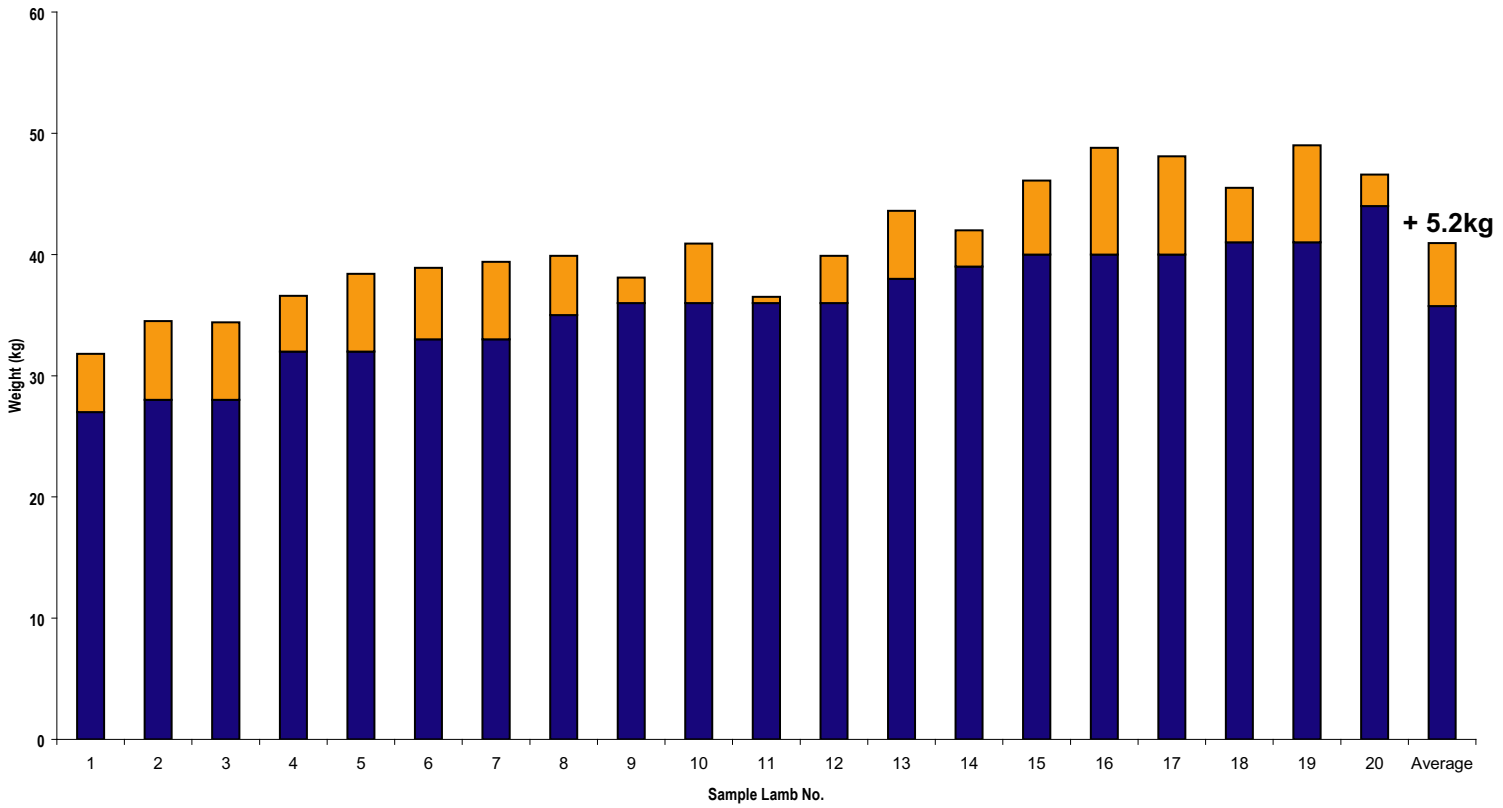

Kamarooka 2006/07 Grazing Trial preliminary results

60-day weight gain for lambs on revegetated saline land

60-day weight gain for lambs on lucerne